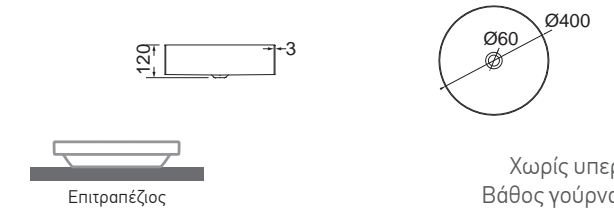

V1040 - 811
Rose Gold Brushed PVD

Χωρίς υπερχειλίσθ. Βάθος γούρνας: 12 εκ.