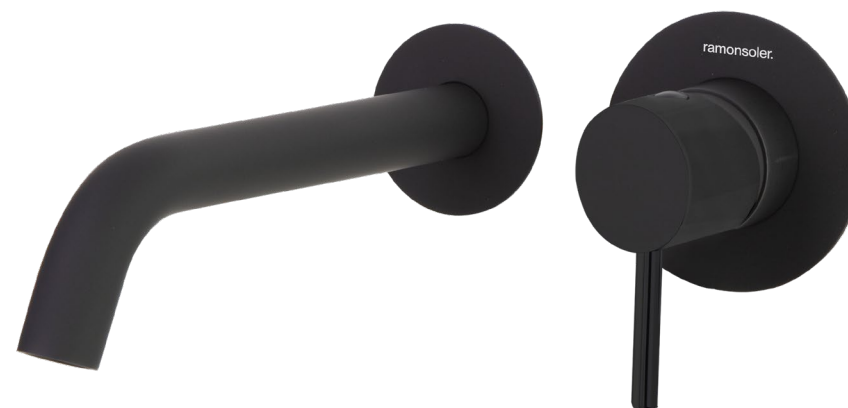

# Odisea

Shower single lever

Ref. 390801S

Black

Ref. 390801MO

Black

# Odisea

Bath single lever

Ref. 390501S

Ref. 390501MO

# Odisea

Concealed washbasin (spout 190mm)

Ref. 392101

Ref. 392101NM

Black

Brushed  
Brass

Cobre Cepillado

# Odisea

Concealed shower single lever 1 Way

Ref. 391801S

Ref. 391801SNM

**Matt  
Black**

**Brushed  
Brass**

**Cobre Cepillado**