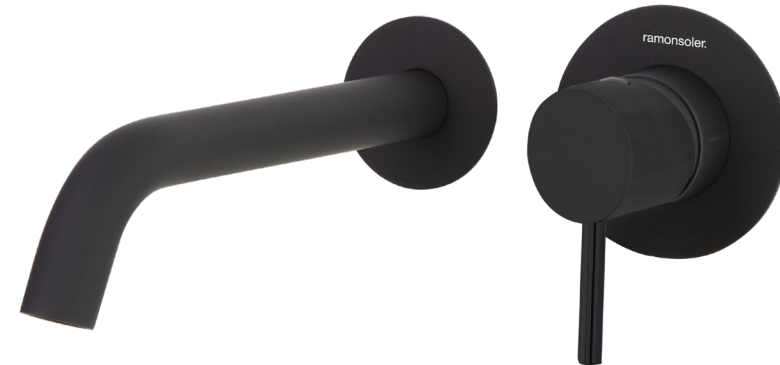

Ref. 392103NM

**Matt
Black**

**Brushed
Brass**

Cobre Cepillado