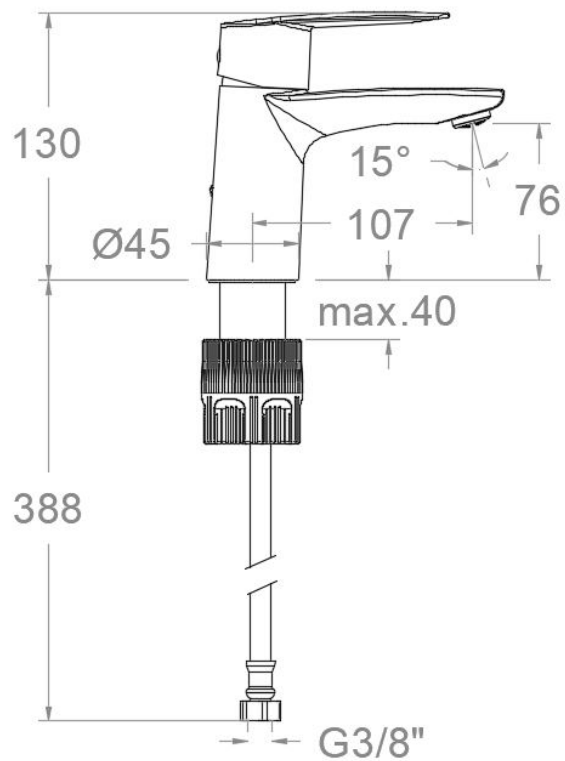

Ref. 510103