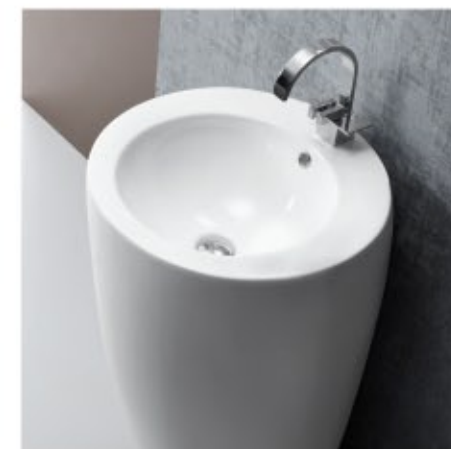

TASTEFUL
ELEVATED
DESIGN

PRISTINE

The characteristic marvelousness reflects in the complete range of floor mounts and the tasteful elevated design

Basin Wall Mounted
L550 W310 H840

One Piece Closet
L730 W360 H920