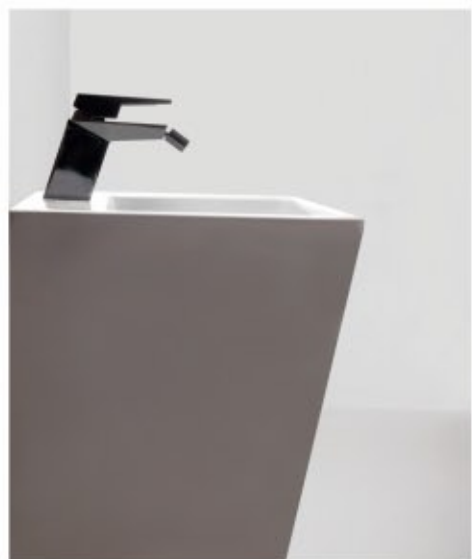

OVALS
OF
ECSTASY

KIRA

Basin Wall Mounted
L520 W520 H415

Concealed Wallhung
L585 W410 H410

The moon shines in the dark alleys of the night,
lit by stylish proposals to suit any setting

ICEBERG

DUALITY
OF
DYNAMISM

ICEBERG

SLENDER
STUFF
OF
DiMENSION

Basin Floor Mounted
L510 W460 H850

Basin Wall Mounted
L455 W315 H395

Certain elements including the wall mounted basin and closet vie for achieving the optimal balance of form